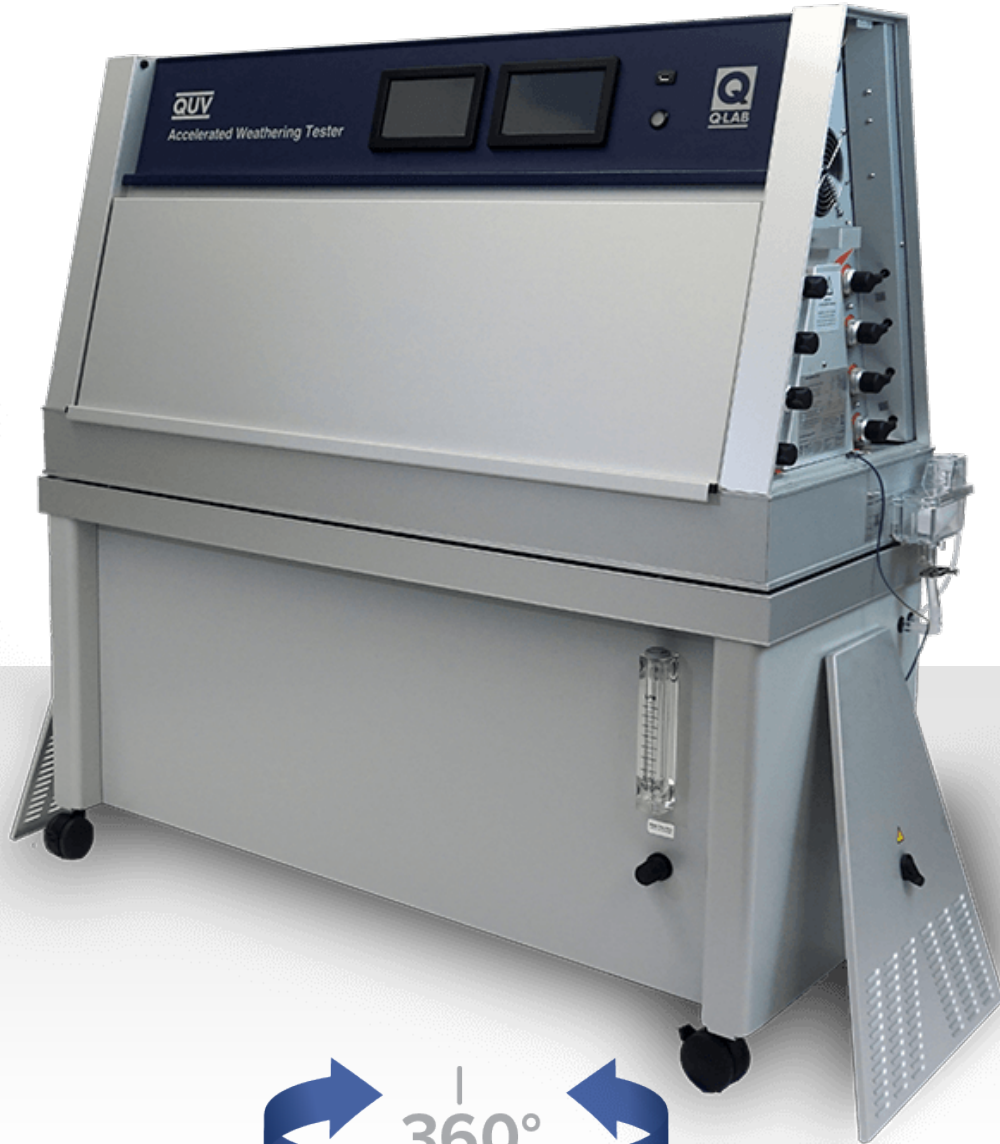

Accelerated Weathering Tester
VIRTUAL SIMULATOR

Open Doors

Replace End Covers